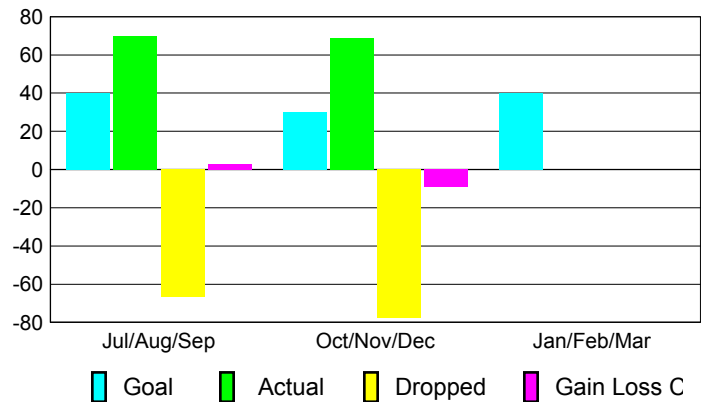

Club Results 2012-2013

Goal, New, Dropped, Gain/Loss

Comparison of Club Gain/Loss

Current Year Compared to the Previous Year

YTD Status Quo Clubs 2012-2013

Status Quo Clubs Compared to Status Quo Members

MEMBERSHIP

Membership Results
2012-2013

Membership
2011-2012

Month	Net Memb Goal	Actual New Memb	Actual Dropped Memb	Gain/Loss of Memb	Gain/Loss of Memb
Jul/Aug/Sep	40	70	-67	3	16
Oct/Nov/Dec	30	69	-78	-9	-6
Jan/Feb/Mar	40				-9
Totals	110	139	-145	-6	1

Membership Results 2012-2013

Goal, New, Dropped, Gain/Loss

Comparison of Membership Gain/Loss

Current Year Compared to the Previous Year

Gender Comparison 2012-2013

Jul/Aug/Sep

Oct/Nov/Dec

Jan/Feb/Mar