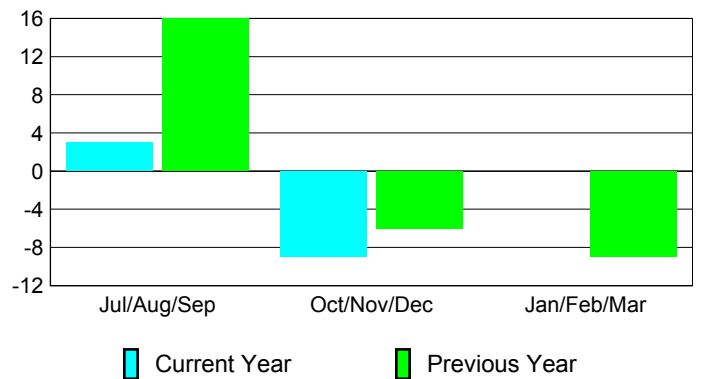

Membership Results
2012-2013

Membership
2011-2012

Month	Net Memb Goal	Actual New Memb	Actual Dropped Memb	Gain/Loss of Memb	Gain/Loss of Memb
Jul/Aug/Sep	40	70	-67	3	16
Oct/Nov/Dec	30	69	-78	-9	-6
Jan/Feb/Mar	40				-9
Totals	110	139	-145	-6	1

Membership Results 2012-2013

Goal, New, Dropped, Gain/Loss

Comparison of Membership Gain/Loss

Current Year Compared to the Previous Year

Gender Comparison 2012-2013

Jul/Aug/Sep

Oct/Nov/Dec

Jan/Feb/Mar