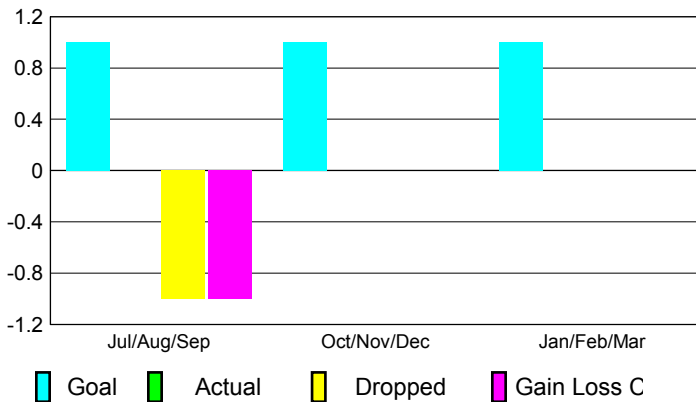

2012-2013 GMT Reports for District (or Undistricted) District 201Q1

GMT: John Douglas William Muller

Location: AUSTRALIA

GMT CA: 7

CLUBS

Club Results
2012-2013

Clubs
2011-2012

Month	New Club Goal	Actual New Clubs	Actual Dropped Clubs	Gain/Loss of Clubs	Gain/Loss of Clubs
Jul/Aug/Sep	1	0	-1	-1	1
Oct/Nov/Dec	1	0	0	0	1
Jan/Feb/Mar	1				0
Totals	3	0	-1	-1	2

Club Results 2012-2013

Goal, New, Dropped, Gain/Loss

Comparison of Club Gain/Loss

Current Year Compared to the Previous Year

YTD Status Quo Clubs 2012-2013

Status Quo Clubs Compared to Status Quo Members

MEMBERSHIP